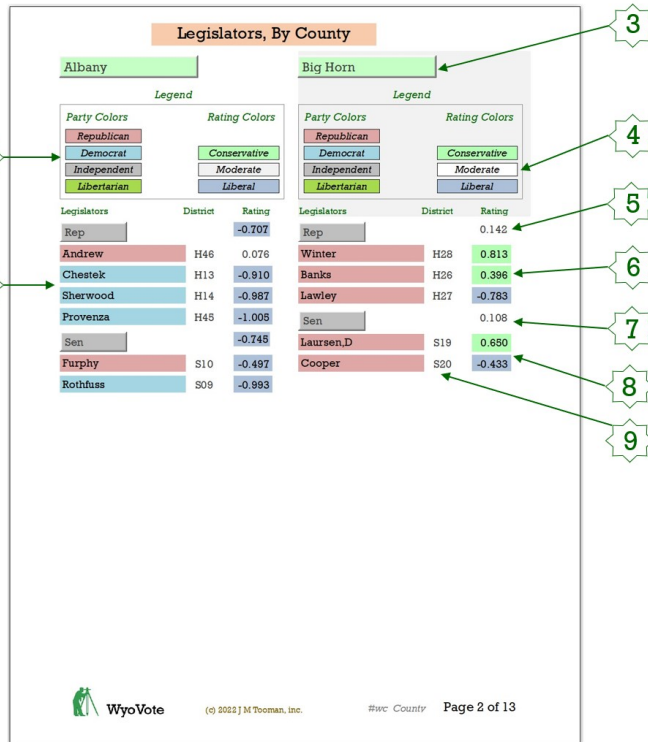

# Legislators, By County

Legislative Session YR: 23

Goshen

County Wide Rating: 0.693

## Legend

Party Colors	Rating Colors
Republican	Conservative
Democrat	Moderate
Independent	Liberal
Libertarian	

Legislators	District	Rating
Rep		0.853
Slagle	H02	0.939
Smith	H05	0.766
Sen		0.372
Steinmetz	S03	0.372

## Report Explanation

- 1 **Party Colors**  
Each Legislator is boxed in by the color of their respective parties.
- 2 **Last Name:**  
This column has two types of information:
  - Legislator Last Name
  - Political Party
 The Legend shows the party name and colors.
- 3 **County**
- 4 **Rating Colors**  
Legislator's overall rating position
- 5 **Average Rating - House**  
Average rating of Representatives in the committee
- 6 **Representative Rating**
- 7 **Average Rating - Senate**  
Average rating of Senators in the committee
- 8 **Senator Rating**
- 9 **Legislator's District**

Note:

The Report Explanation applies equally for all individual counties; the information is different for each county but the report format applies to all.